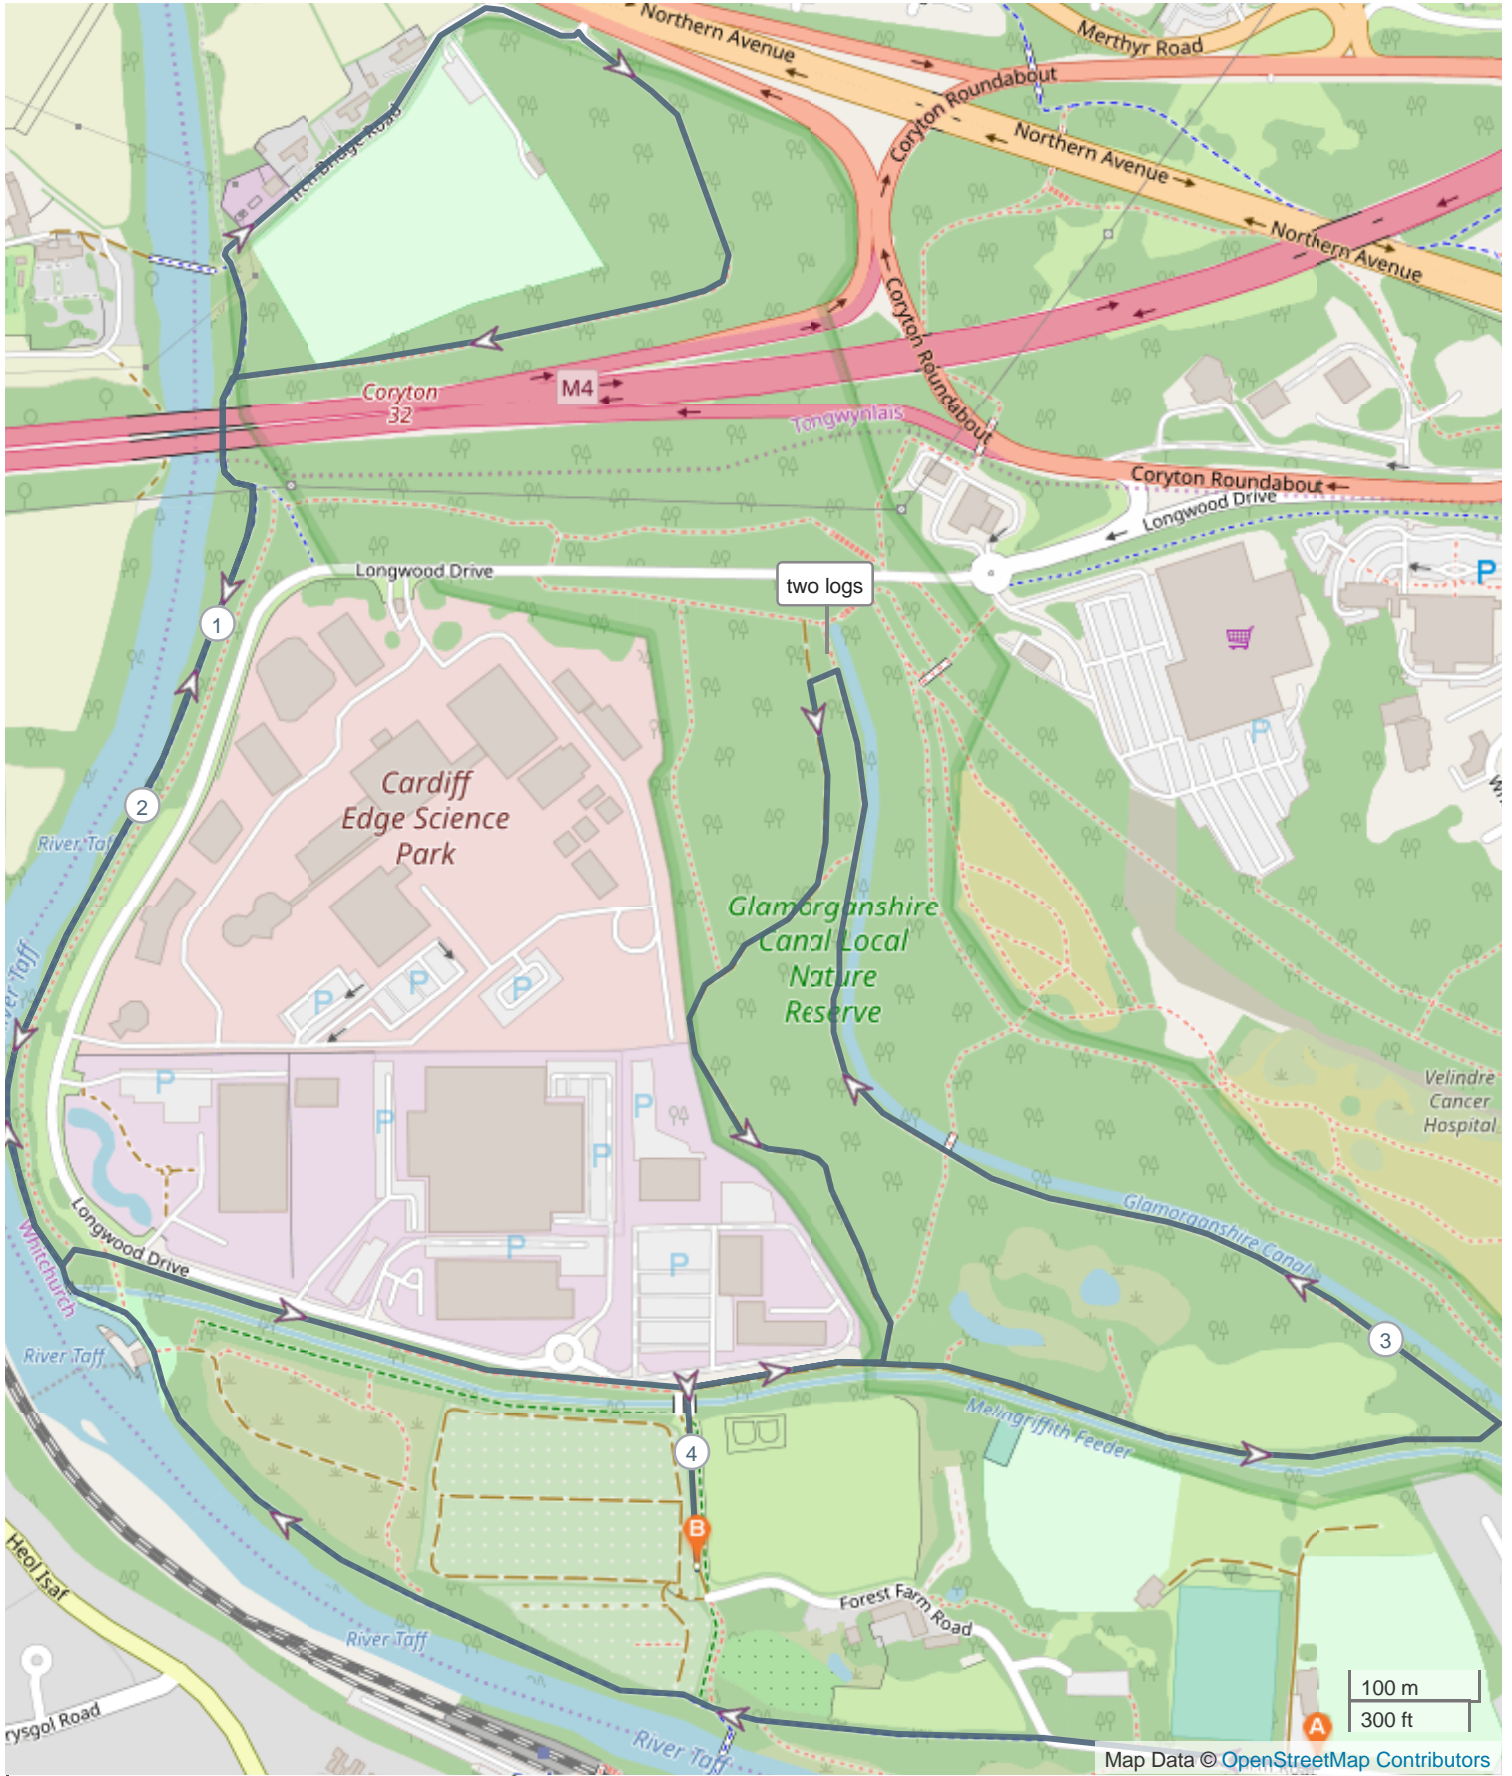

Forest Farm Handicap Route

ROUTE INFORMATION

ROUTE LENGTH 4.057 miles
ASCENT 82 ft
DESCENT 72 ft
HILLS ⬆ 25.0% | ⬇ 23.6% | ➡ 51.4%
TERRAIN Mixed 🌲🌳
START **LAT:** 51.516608, **LNG:** -3.240956

NOTES

Forest Farm Handicap Route

ROUTE DIRECTIONS

No	Miles	Turn	Directions
1	0.127		Keep left
2	1.066	←	Turn left
3	1.404	→	Turn right
4	1.780	←	Turn left
5	2.237	↙	Turn sharp left
6	2.247	→	Turn right
7	2.538	↖	Turn slight left
8	3.224	→	Turn right
9	3.225	→	Turn right
10	3.477	←	Turn left
11	3.491	←	Turn left
12	3.859	↗	Turn slight right
13	3.878	→	Turn right
14	3.971	←	Turn left
15	4.057		FINISH